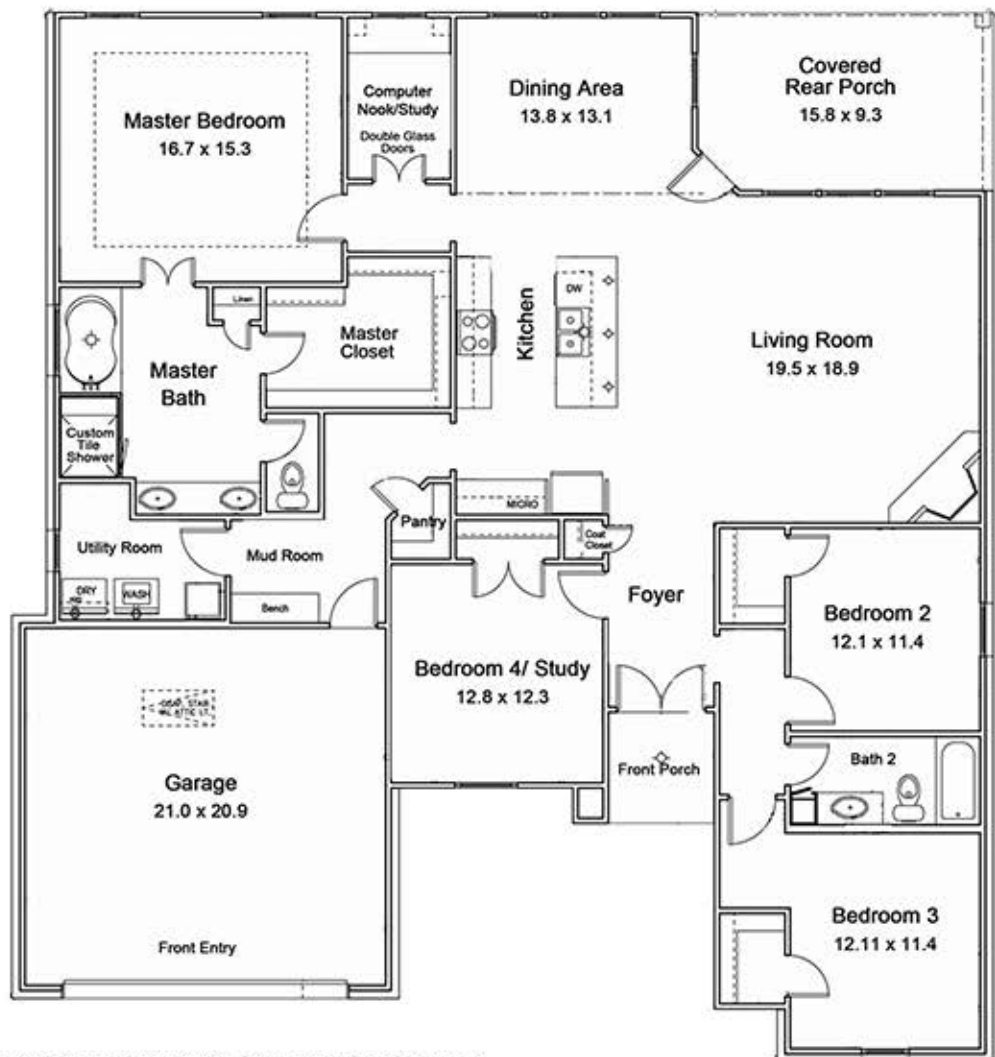

Cypress Bend

in Bedico Creek Preserve

**BMI
Construction**

Oak

4 Bedroom/2 Bath
2,219 sq. ft. Living
2,881 sq. ft. Total

Floor plans and elevations are subject to change without notice. Elevations and renderings are artistic conceptions and may not accurately depict home styles and amenities. Plans are subject to change per elevation. Information in this flyer is subject to changes, errors and prior sales without notice. Consult the Cypress Bend representative for the most current and accurate information on this floor plan and elevation.